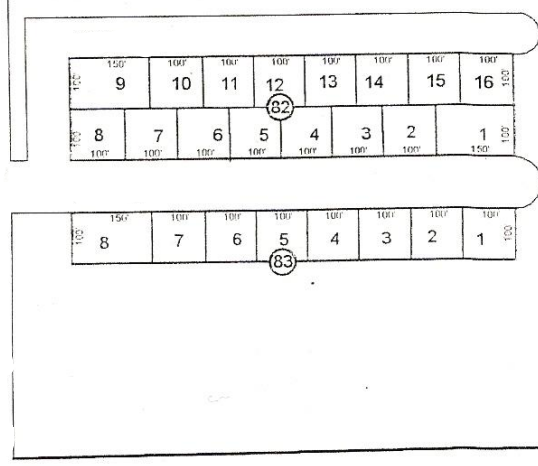

Palos Verdes South VI

Plan: 6256

Electric Road

Highway 5