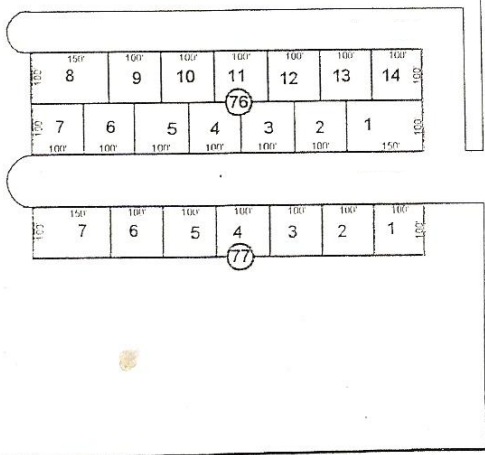

Palos Verdes South VI

Plan: 6256

Electric Road

Highway 5