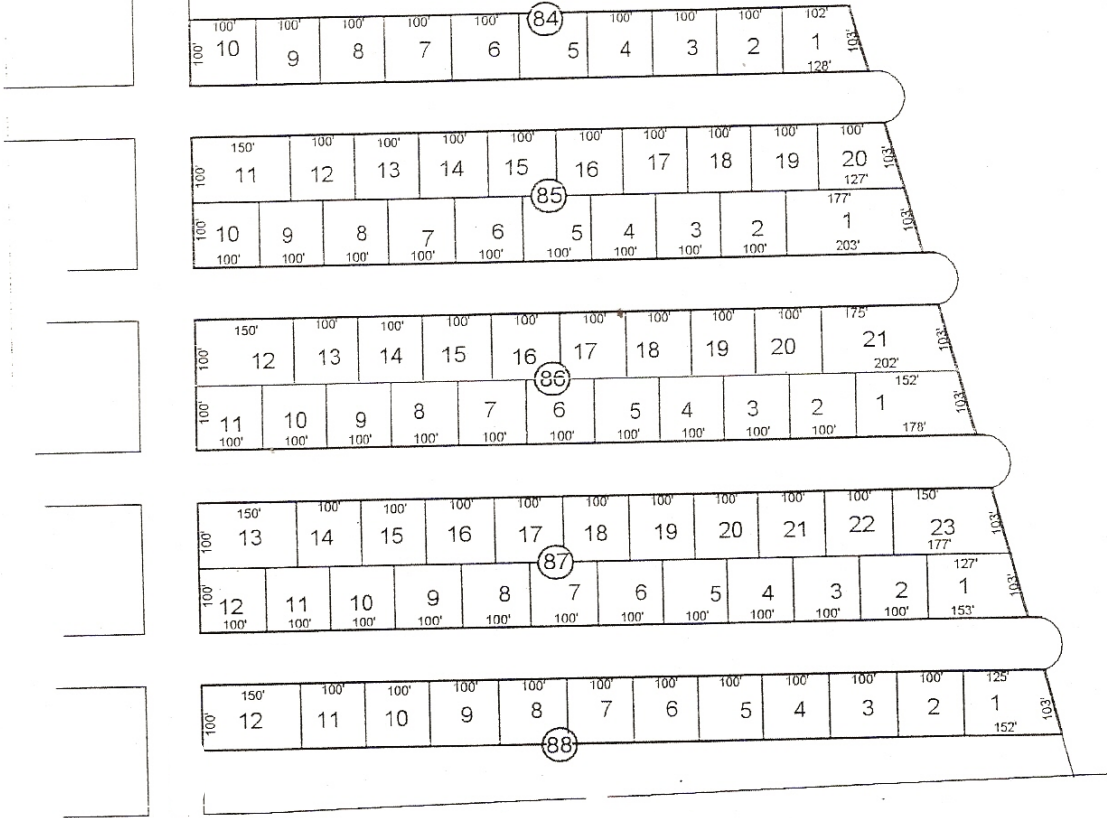

**El Dorado Ranch
Master Mountain Side**

Palos Verdes South VI

Plan: 6256

Electric Road

Highway 5

Palos Verdes South VII

Plan 6257

Electric Road

ESCALA 1:4000

Palos Verdes South VIII
Plan: 6258