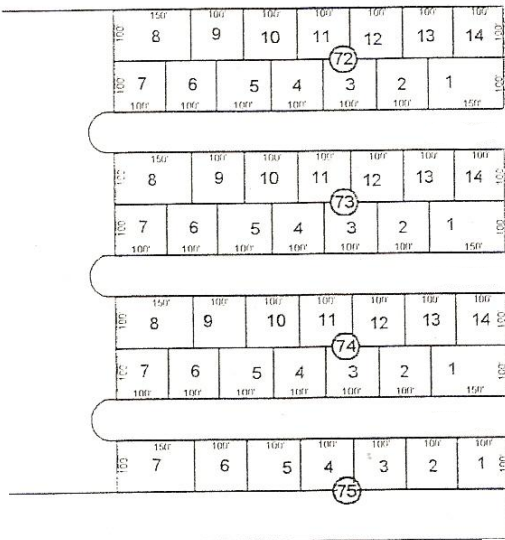

**El Dorado Ranch
Master Mountain Side**

Palos Verdes South VI

Plan: 6256

Electric Road

Highway 5

Palos Verdes South VII

Plan 6257

Electric Road

ESCALA 1:4000

Palos Verdes South VIII
Plan: 6258