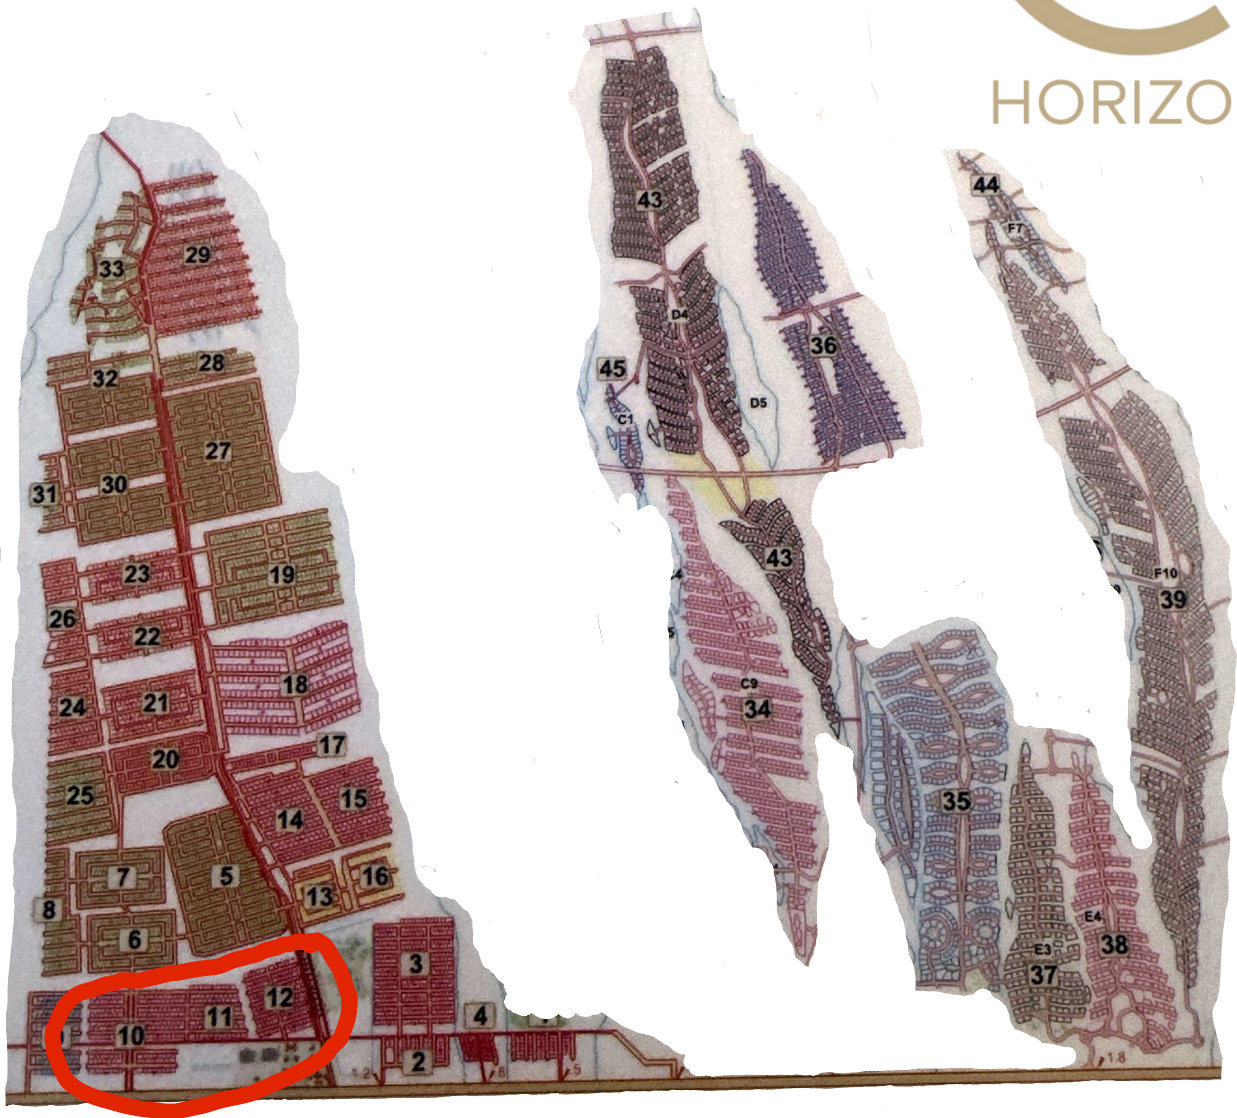

**El Dorado Ranch
Master Mountain Side**

Palos Verdes South VI

Plan: 6256

Electric Road

Highway 5

Palos Verdes South VII

Plan 6257

Electric Road

ESCALA 1:4000

Palos Verdes South VIII
Plan: 6258